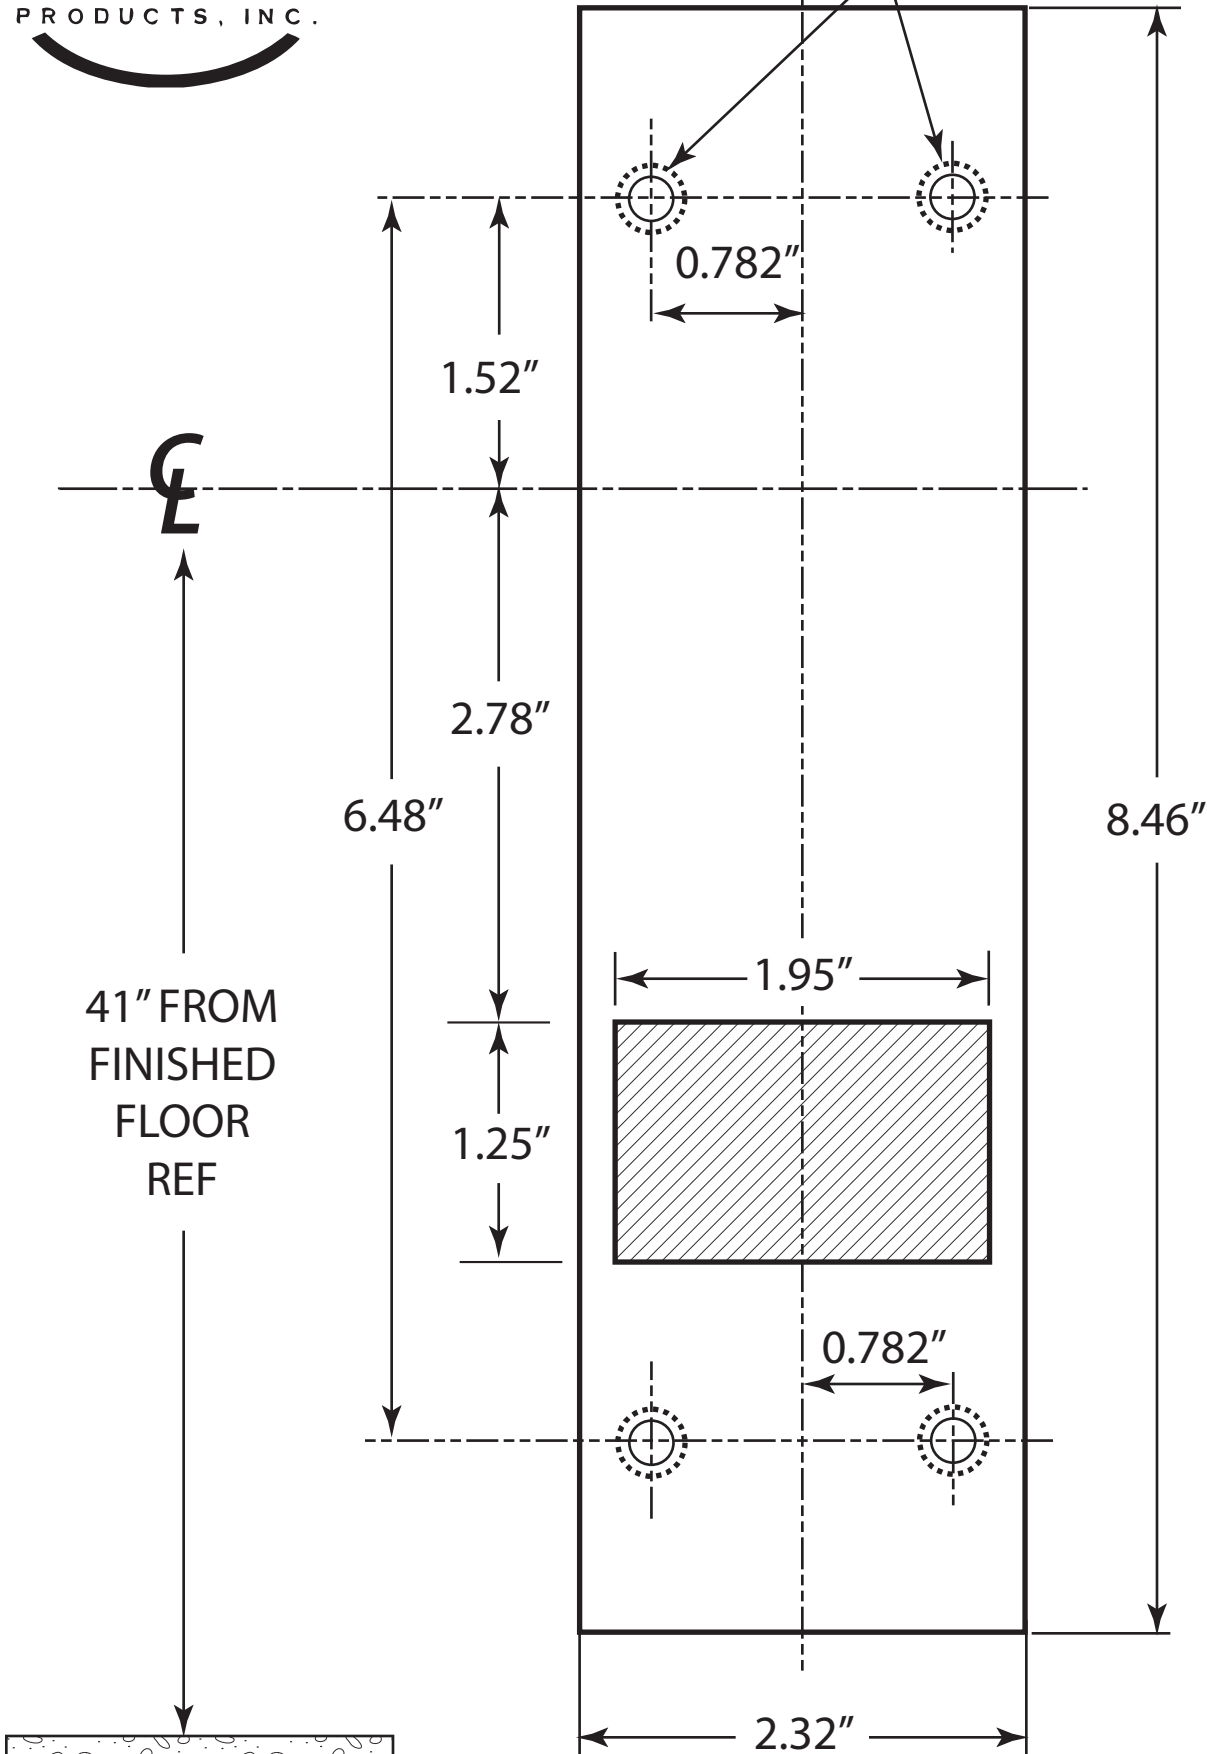

0.23" DIA. THRU DOOR, Outside
for 0.37" (4 required)

TEMPLATE
FOR MOUNTING CVRESC7700, CVRESC7705 OR CVRESC7730
ESCUTCHEON LEVER TRIM