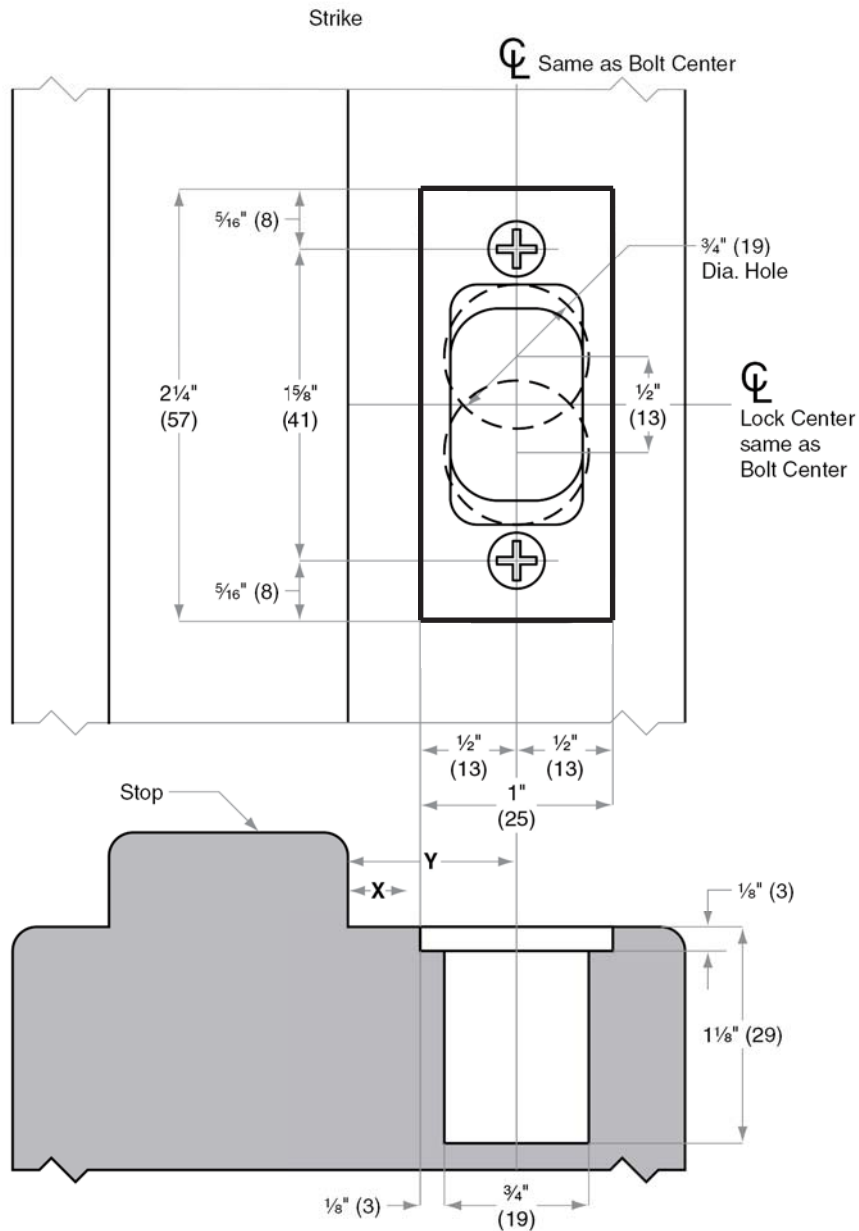

1. Dimensions of X and Y are dependent on the door thickness.
2. Strike is for use with 1" (25mm) throw deadbolt functions.
3. When using door silencers, strike location on frames must be adjusted to its thickness.

6605 Flotilla St.
 City of Commerce
 CA 90040 USA
 Tel: (323) 888-6601
 FAX: (323) 888-6699
 Website: cal-royal.com
 Email: sales@cal-royal.com

ITEM NO.:	DESCRIPTION:	SCALE:
DBS1214SC	DEADBOLT STRIKE, SQUARE CORNER 1" x 2-1/4"	1 : 1
PAGE:	UNIT:	VERSION:
1 of 1	inches (mm)	ver.1.0 rev. 04/14
BY:		adg