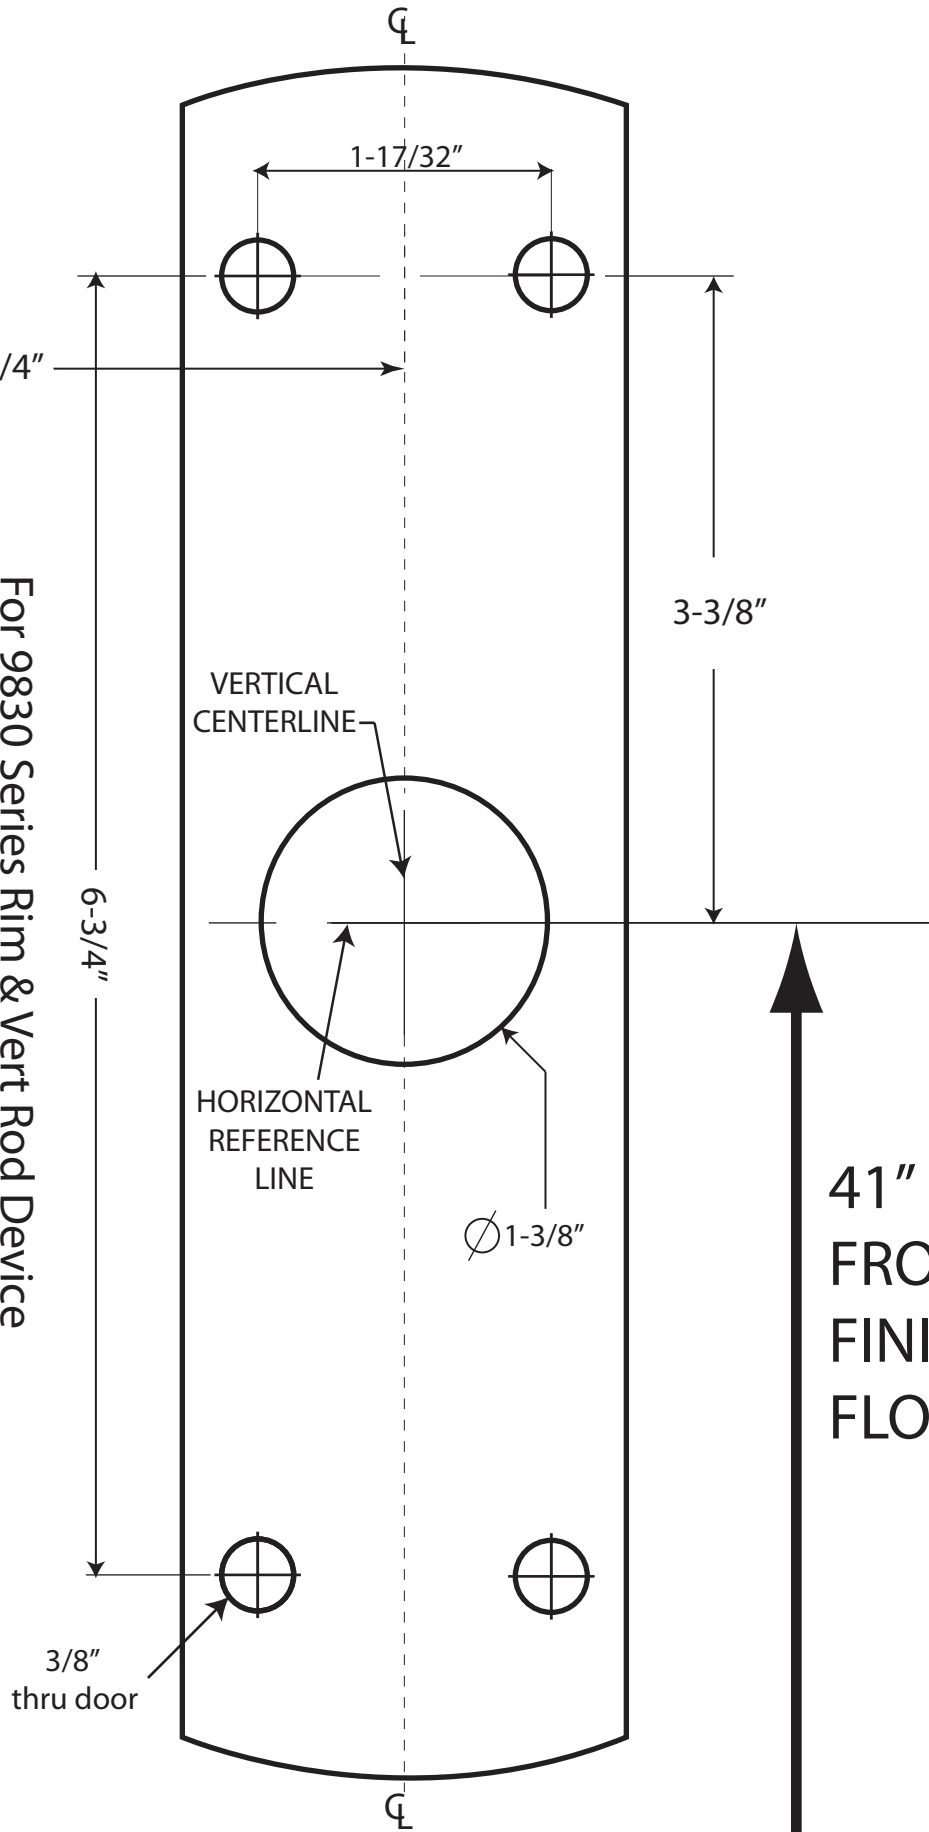

DOOR EDGE

For 9830 Series Rim & Vert Rod Device
3/8" Ø thru door (4) four places

41"
FROM
FINISHED
FLOOR

6605 Flotilla St.
City of Commerce
CA 90040 USA
Tel: (323) 888-6601
FAX: (323) 888-6699
Website: cal-royal.com
Email: sales@cal-royal.com

ITEM NO.:		DESCRIPTION:		SCALE:	
NESC9830		PASSAGE ESCUTCHEON LEVER TRIM		1:1	
ANSI:	UNIT:	VERSION:	BY:		
---	inches (mm)	ver. 1.0 rev. 01/12	bteves/adg		