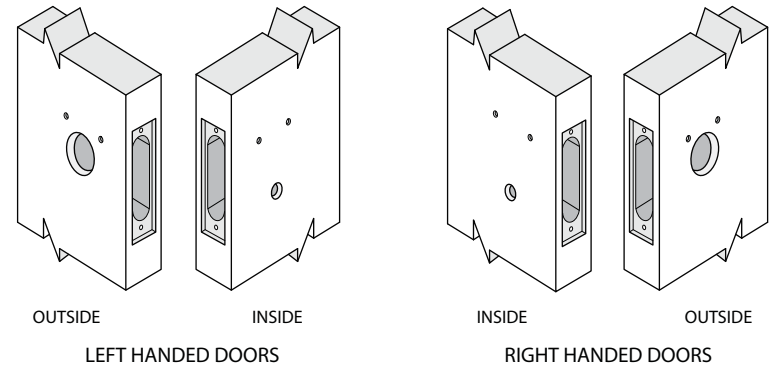

DOOR PREPARATION CHART					
ITEM NO.	OUTSIDE			INSIDE	
	INDICATOR HOLE C	CYLINDER HOLE A	THUMBTURN HOLE B	CYLINDER HOLE A	THUMBTURN HOLE B
SM4968	●	●			●
● Indicates positions that needs to be drilled.					

6605 Flotilla St.
City of Commerce
CA 90040 USA
Tel: (323) 888-6601
FAX: (323) 888-6699
Website: cal-royal.com
Email: sales@cal-royal.com

ITEM NO.	DESCRIPTION	ANSI	SCALE	UNIT	VERSION
SM4968	Mortise Deadbolt Small Lock Case with Indicator	F17	not to scale	inches (mm)	ver. 1.0 rev. 09/14
			PAGE 1 OF 1		BY: bteves/adg