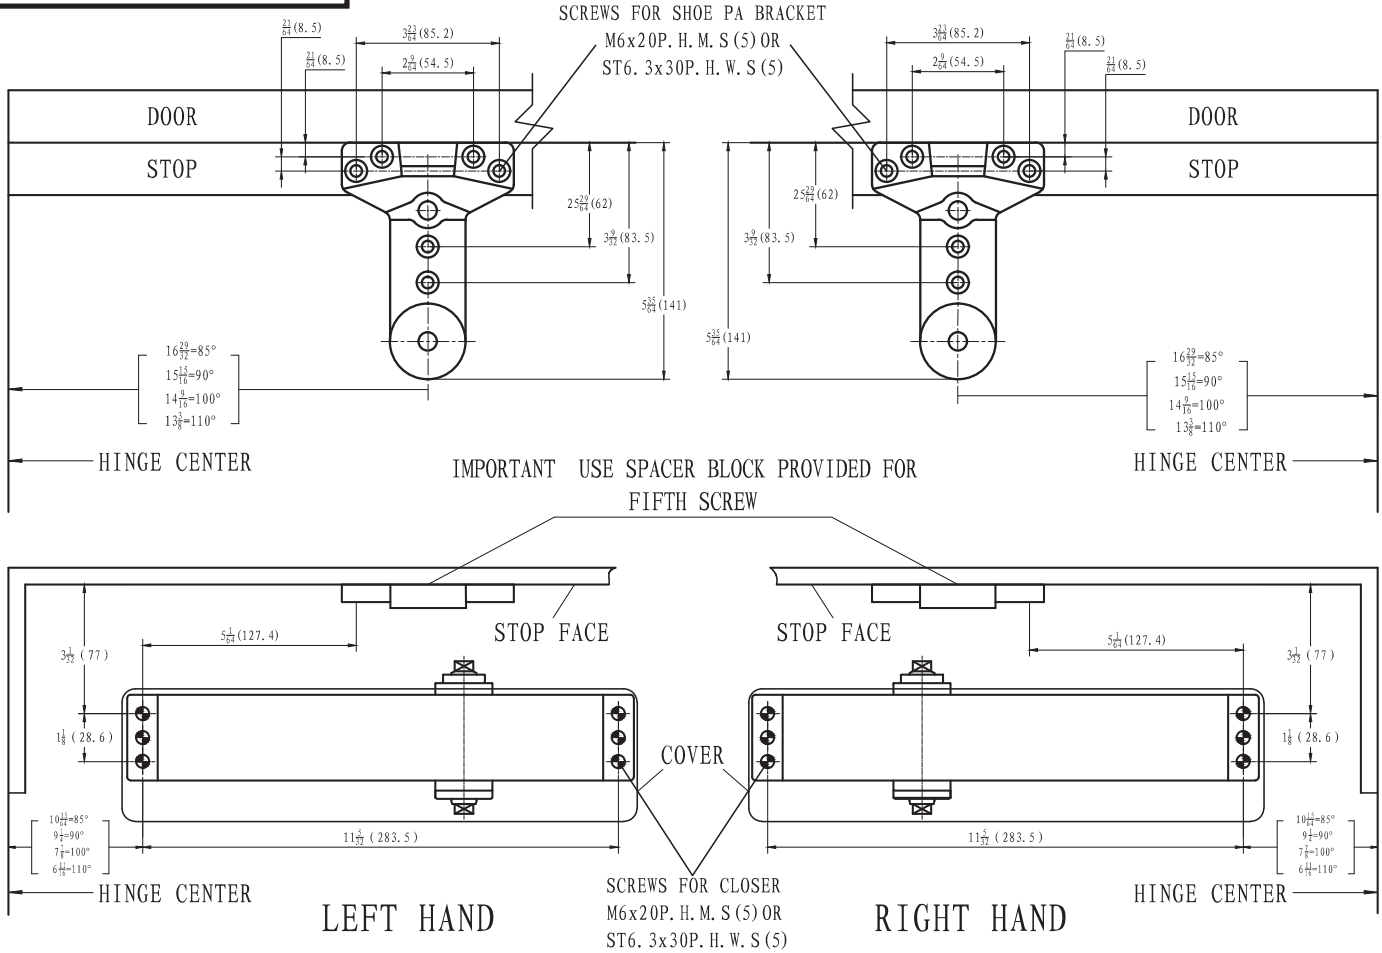

900HOSPRING

MAXIMUM OPENING 110°

FOR TOP RAIL LESS THAN 5-1/2", DROP PLATE WILL BE REQUIRED

PUSH SIDE MOUNTING

ON DROP PLATE