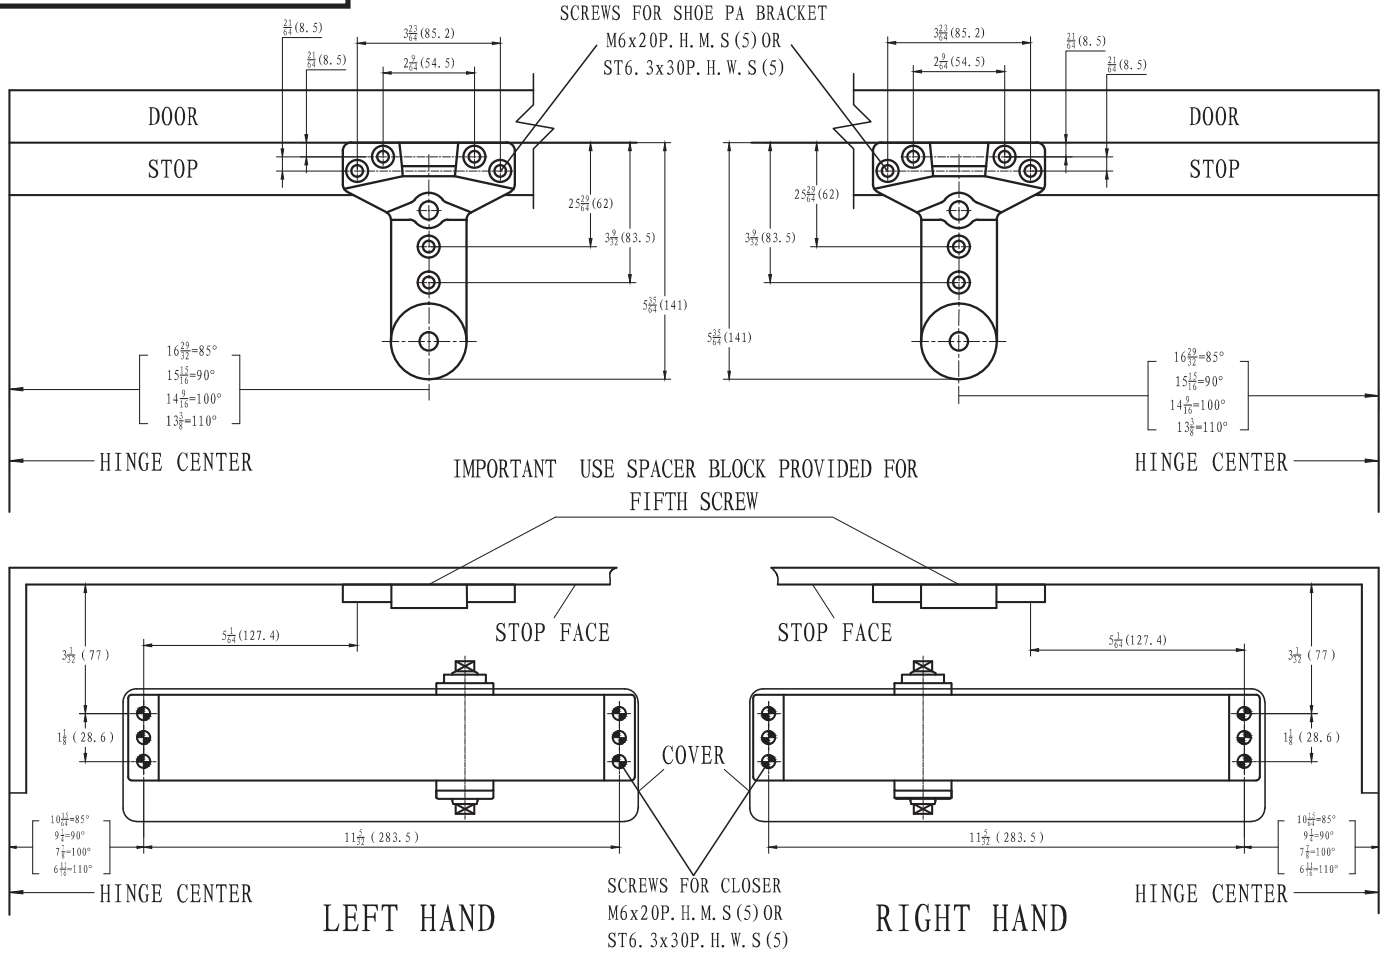

# SPAS/900

MAXIMUM OPENING 110°

FOR TOP RAIL LESS THAN 5-1/2", DROP PLATE WILL BE REQUIRED

## PUSH SIDE MOUNTING

## ON DROP PLATE