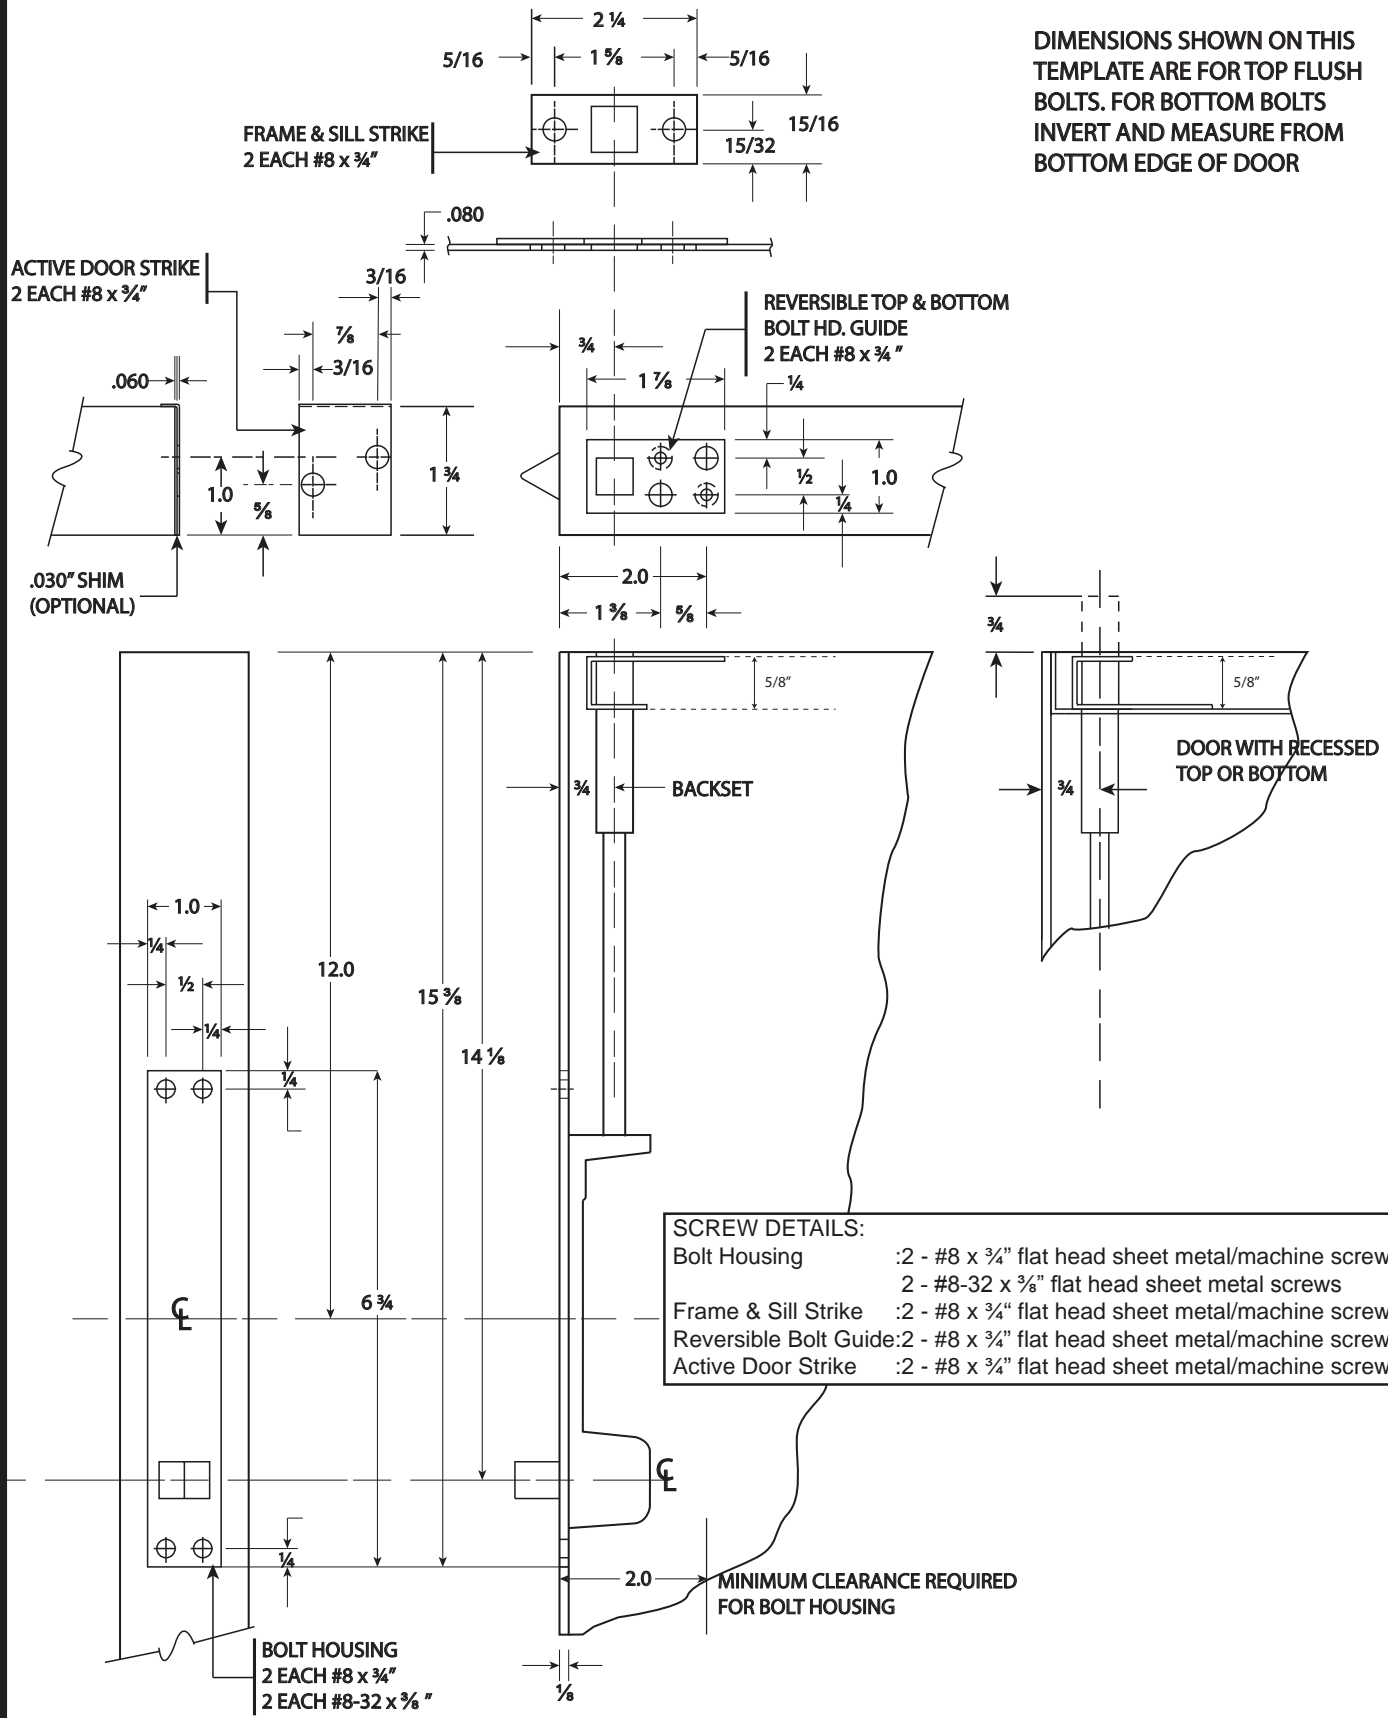

DIMENSIONS SHOWN ON THIS TEMPLATE ARE FOR TOP FLUSH BOLTS. FOR BOTTOM BOLTS INVERT AND MEASURE FROM BOTTOM EDGE OF DOOR

6605 Flotilla St.
City of Commerce
CA 90040 USA
Tel: (323) 888-6601
FAX: (323) 888-6699
Website: cal-royal.com
Email: sales@cal-royal.com

ITEM NO.:	DESCRIPTION:	SCALE:	PAGE:
AUXAUTOFLM-1	AUTOMATIC FLUSH BOLT FOR METAL DOOR APPLICATION	1:1 5/8	1 of 2
ANSI:	UNIT:	VERSION:	BY:
---	inches (mm)	ver. 1.0 rev. 01/12	bteves/jsa

DESCRIPTION	QTY.
AUXILIARY FIRE LATCH ASSEMBLY	1
#6 8-32 x 3/4" COMBO MS/WS	4
STRIKE HOLE PLUG	1

STRIKE HOLE PLUG

**STRIKE HOLE PLUG
ON FRAME**

**AUXILIARY FIRE LATCH ASSEMBLY
DOOR LEAF**

ITEM NO:	DESCRIPTION:	SCALE:	SCALE:
AUXFL	AUXILIARY FIRE LATCH	NOT TO SCALE	PAGE 2 of 2
ANSI:	UNIT:	VERSION:	BY:
	inches	ver. 2.0 rev. 01/16	bteves/adg/sac