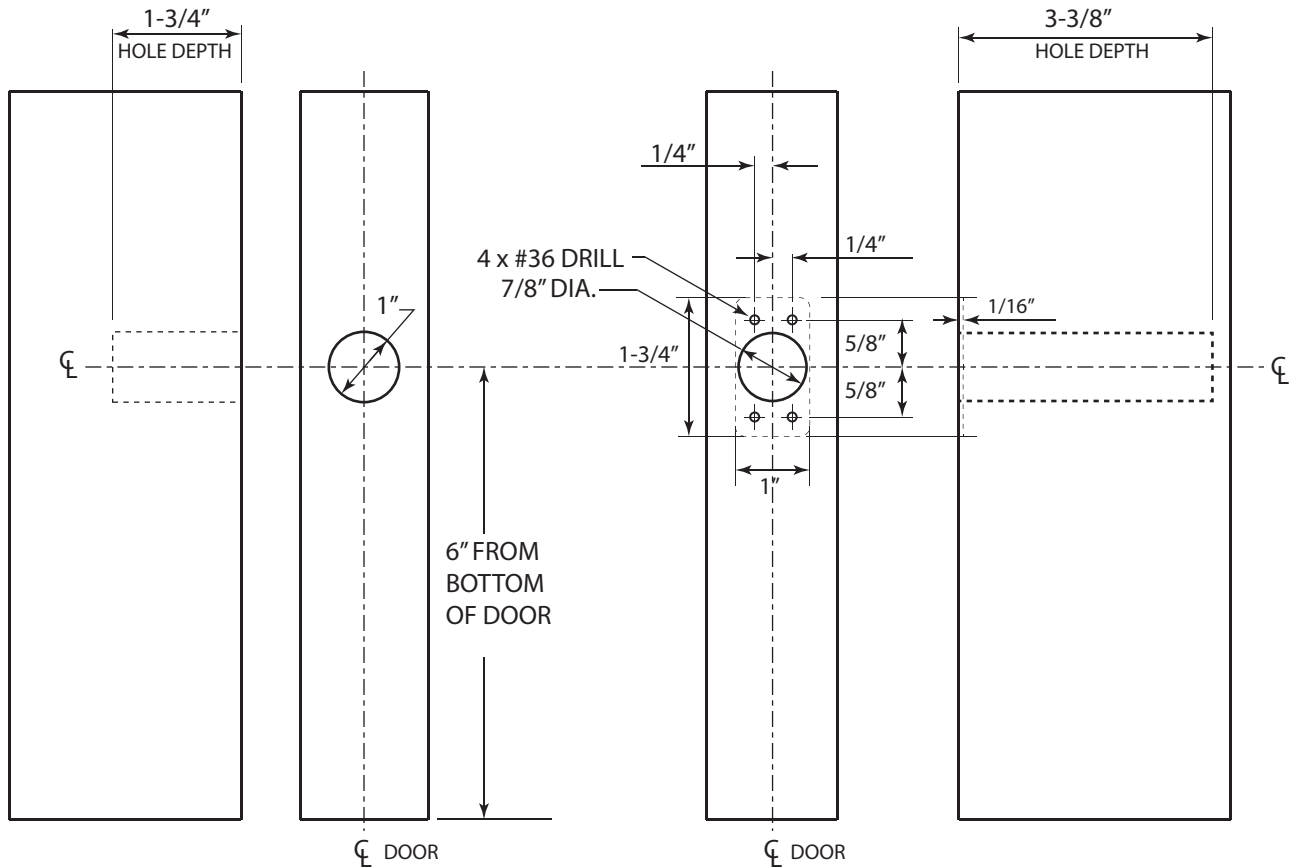

DIMENSIONS SHOWN ON THIS TEMPLATE ARE FOR TOP FLUSH BOLTS. FOR BOTTOM BOLTS INVERT AND MEASURE FROM BOTTOM EDGE OF DOOR

6605 Flotilla St.
City of Commerce
CA 90040 USA
Tel: (323) 888-6601
FAX: (323) 888-6699
Website: cal-royal.com
Email: sales@cal-royal.com

ITEM NO.:	DESCRIPTION:	SCALE:	PAGE:
AUXAUTOFLM-1	AUTOMATIC FLUSH BOLT FOR METAL DOOR APPLICATION	1:1 5/8	1 of 2
ANSI:	UNIT:	VERSION:	BY:
---	inches (mm)	ver. 1.0 rev. 01/12	bteves/jsa

DESCRIPTION	QTY.
AUXILIARY FIRE LATCH ASSEMBLY	1
#6 8-32 x 3/4" COMBO MS/WS	4
STRIKE HOLE PLUG	1

STRIKE HOLE PLUG

**STRIKE HOLE PLUG
ON FRAME**

**AUXILIARY FIRE LATCH ASSEMBLY
DOOR LEAF**

ITEM NO:	DESCRIPTION:	SCALE:	SCALE:
AUXFL	AUXILIARY FIRE LATCH	NOT TO SCALE	PAGE 2 of 2
ANSI:	UNIT:	VERSION:	BY:
	inches	ver. 2.0 rev. 01/16	bteves/adg/sac