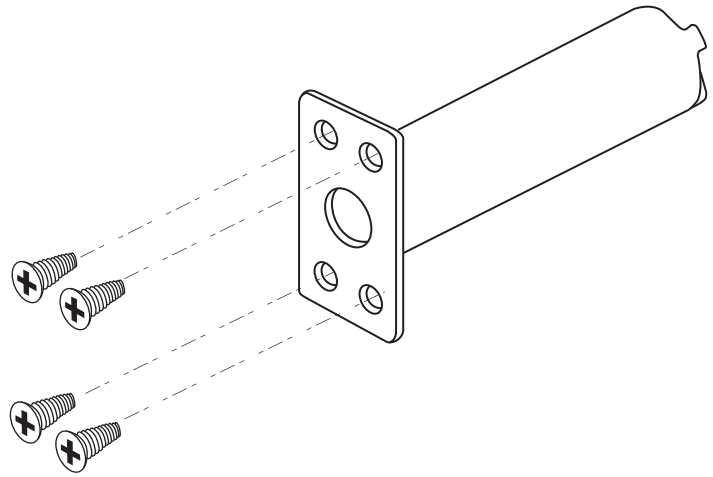

DIMENSIONS SHOWN ON THIS TEMPLATE ARE FOR TOP FLUSH BOLTS. FOR BOTTOM BOLTS INVERT AND MEASURE FROM BOTTOM EDGE OF DOOR

6605 Flotilla St.
City of Commerce
CA 90040 USA
Tel: (323) 888-6601
FAX: (323) 888-6699
Website: cal-royal.com
Email: sales@cal-royal.com

ITEM NO.:	DESCRIPTION:	SCALE:	PAGE:
AUXAUTOFLM-1	AUTOMATIC FLUSH BOLT FOR METAL DOOR APPLICATION	1:1 5/8	1 of 2
ANSI:	UNIT:	VERSION:	BY:
---	inches (mm)	ver. 1.0 rev. 01/12	bteves/jsa

DESCRIPTION	QTY.
AUXILIARY FIRE LATCH ASSEMBLY	1
#6 8-32 x 3/4" COMBO MS/WS	4
STRIKE HOLE PLUG	1

STRIKE HOLE PLUG

**STRIKE HOLE PLUG
ON FRAME**

**AUXILIARY FIRE LATCH ASSEMBLY
DOOR LEAF**

ITEM NO:	DESCRIPTION:	SCALE:	SCALE:
AUXFL	AUXILIARY FIRE LATCH	NOT TO SCALE	PAGE 2 of 2
ANSI:	UNIT:	VERSION:	BY:
	inches	ver. 2.0 rev. 01/16	bteves/adg/sac