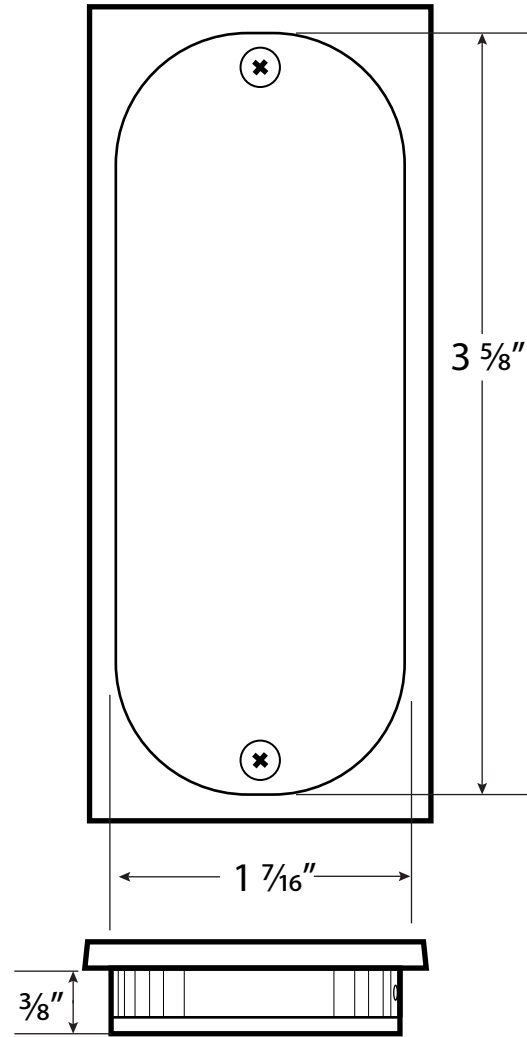

Note: Dimension Shown are for prep purposes  
 For the Actual Dimension of the item, refer to the cutsheet

The illustration and technical description in this cut sheet is current as of the date in the version date on the right. Cal-Royal Product reserves the right to, and may, on occasions, make changes and/or improvements in designs and dimensions without prior notice.

 6605 Flotilla St. City of Commerce CA 90040 USA Tel: (323) 888-6601 FAX: (323) 888-6699 Website: cal-royal.com Email: sales@cal-royal.com	ITEM NO.	DESCRIPTION	ANSI	SCALE	UNIT	VERSION
	<b>FP4000</b>	Solid Brass Rectangular Flush Pull With Removable Back Plate		NOT TO SCALE	inches (mm)	ver. 2.0 rev. 09/23 <b>BY: AlexG/CrisL</b>
				PAGE 1 OF 1		