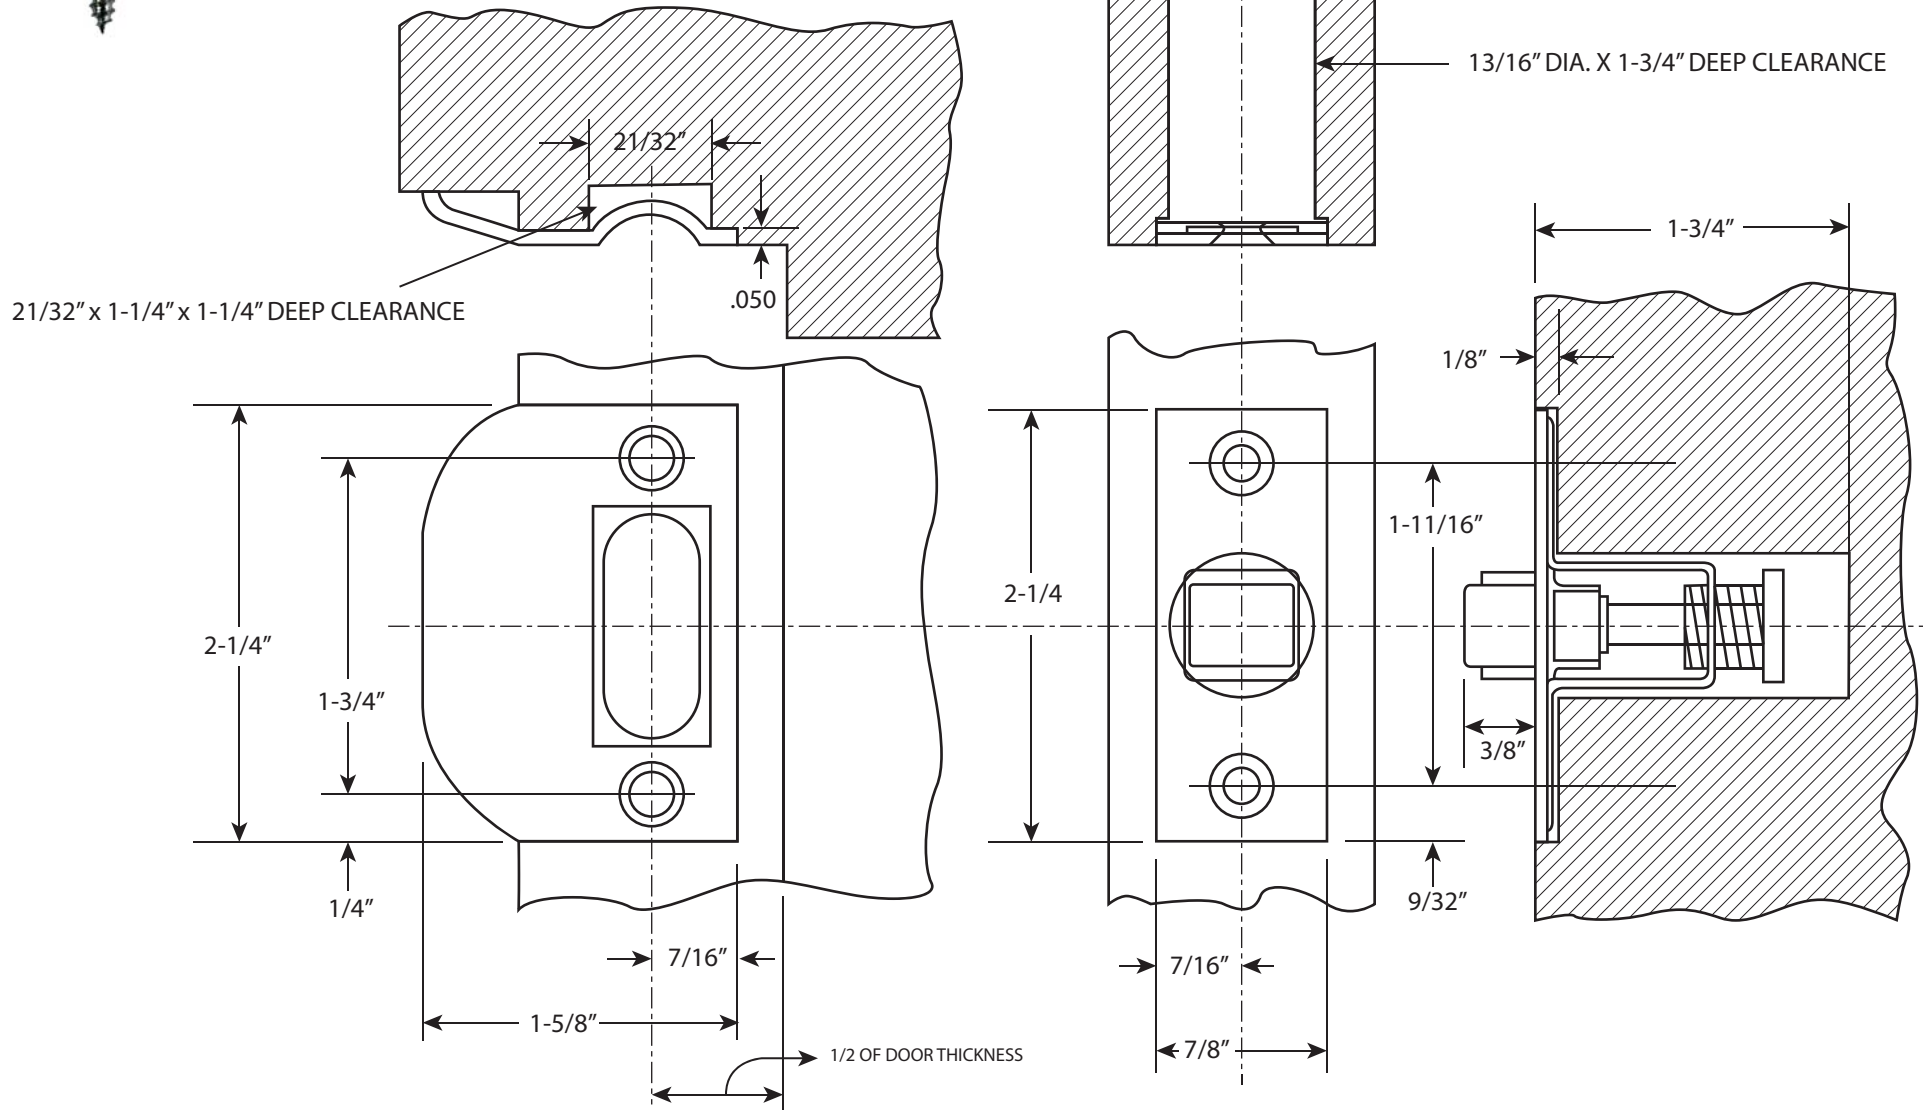

WOOD SCREW SIZE: #6 X 1" PH  4 PIECES

6605 Flotilla St.
 City of Commerce
 CA 90040 USA
 Tel: (323) 888-6601
 FAX: (323) 888-6699
 Website: cal-royal.com
 Email: sales@cal-royal.com

ITEM NO.	DESCRIPTION	SCALE	UNIT	BY: bt/adg/sc
ARCT3350	ADJUSTABLE ROLLER CATCH	NOT TO SCALE	inches	DRWG.# BHT7005
		PAGE 1 OF 1		ver. 2.0 rev. 08/16