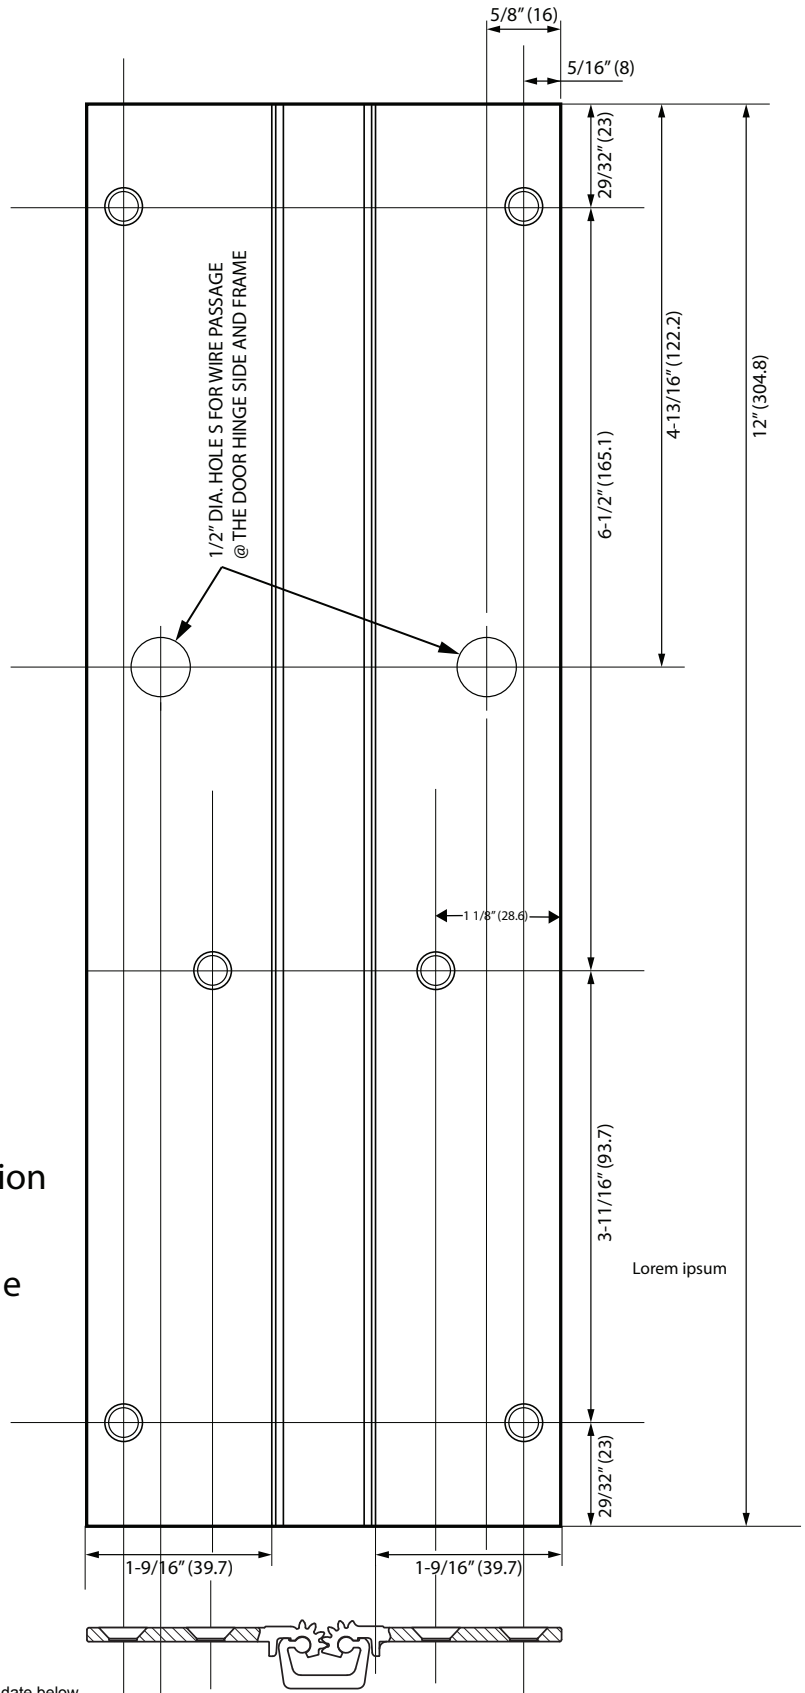

# CET8CRHD781120

## Electrified Continuous Hinge (Full Mortise)

Removable 12" Aluminum Gear Hinge can easily be removed for adjustment and service.

Installer has the option to cut the 12" section out of the full length of the hinge at any convenient location along the door's hinge side and the frame.

The illustration and technical description in this cut sheet is current as of the date in the version date below. Cal-Royal Product reserves the right to, and may, on occasions, make changes and/or improvements in designs and dimensions without prior notice.