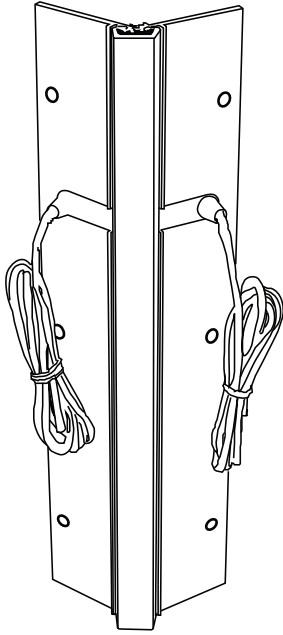

# CET8CRHD781120

## Electrified Continuous Hinge (Full Mortise)

Removable 12" Aluminum Gear Hinge can easily be removed for adjustment and service.

Installer has the option to cut the 12" section out of the full length of the hinge at any convenient location along the door's hinge side and the frame.