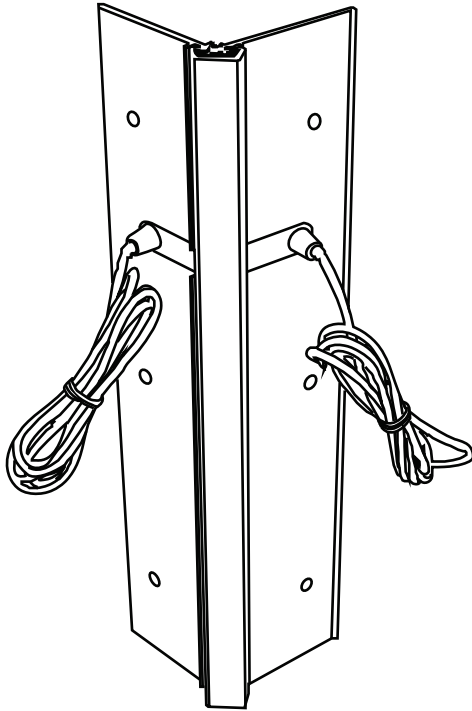

CET8CRHD782240

Electrified Continuous Hinge (Full Mortise)

Removable 12" Aluminum Gear Hinge can easily be removed for adjustment and service.

Installer has the option to cut the 12" section out of the full length of the hinge at any convenient location along the door's hinge side and the frame.

The illustration and technical description in this cut sheet is current as of the date in the version date below. Cal-Royal Product reserves the right to, and may, on occasions, make changes and/or improvements in designs and dimensions without prior notice.