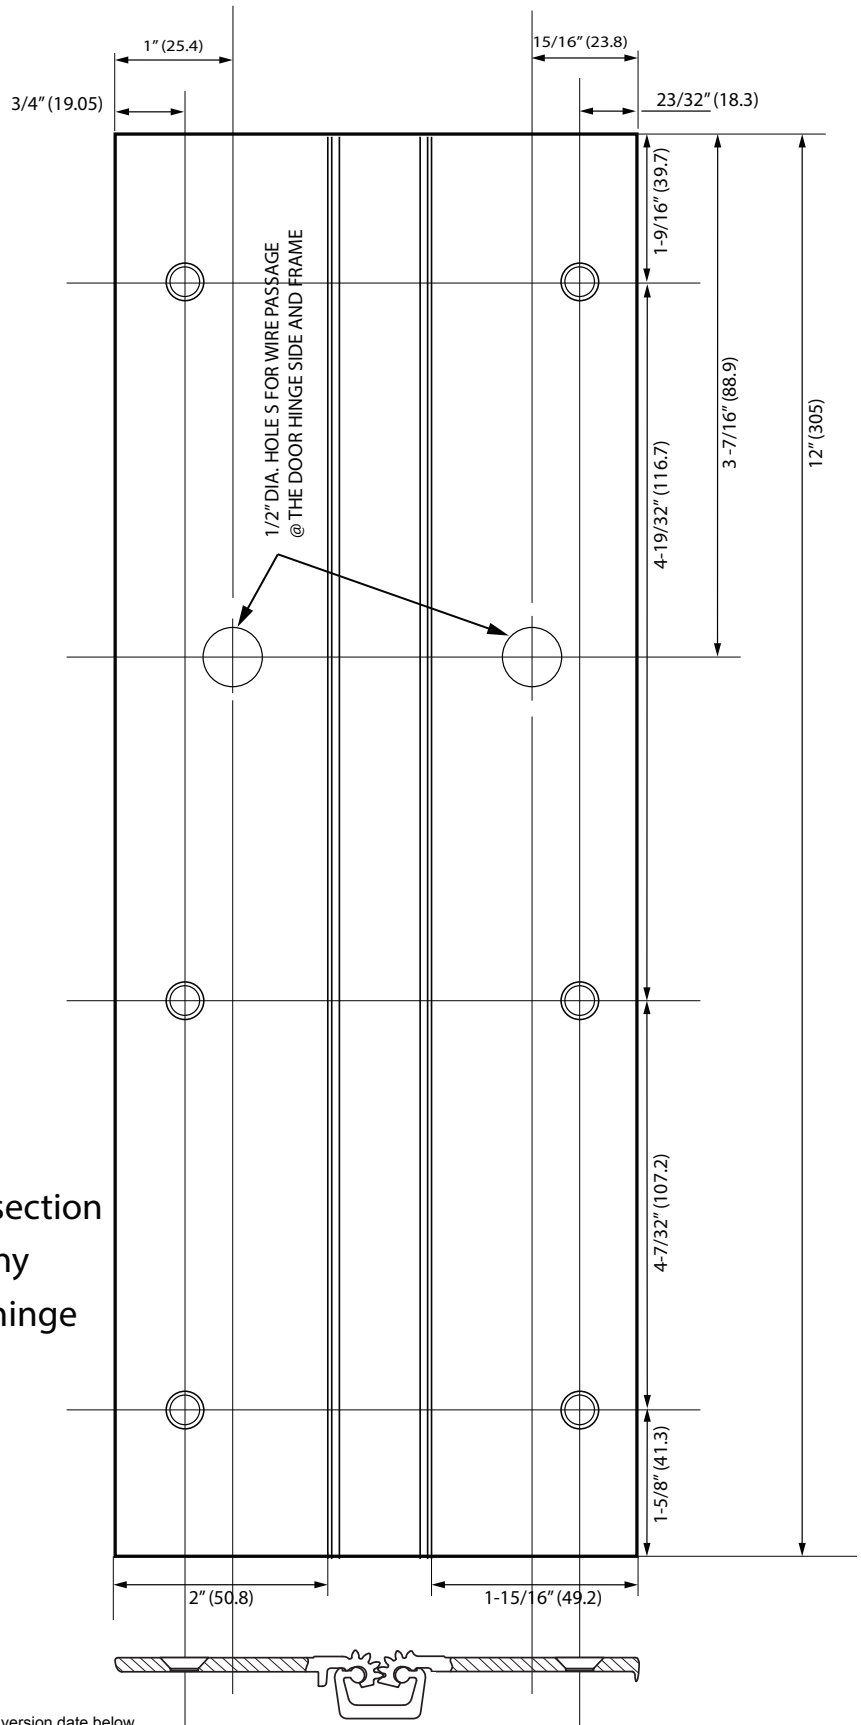

CET8CRHD782240

Electrified Continuous Hinge (Full Mortise)

Removable 12" Aluminum Gear Hinge can easily be removed for adjustment and service.

Installer has the option to cut the 12" section out of the full length of the hinge at any convenient location along the door's hinge side and the frame.

The illustration and technical description in this cut sheet is current as of the date in the version date below. Cal-Royal Product reserves the right to, and may, on occasions, make changes and/or improvements in designs and dimensions without prior notice.

6605 Flotilla St.
City of Commerce
CA 90040 USA
Tel: (323) 888-6601
FAX: (323) 888-6699
Website: cal-royal.com
Email: sales@cal-royal.com

ITEM NO.:		DESCRIPTION:	
CET8CRHD782240		FULL MORTISE ELECTRIFIED CONTINUOUS HINGE	
SCALE:	UNIT:	VERSION:	BY:
NOT TO SCALE	inches (mm)	ver.1 rev. 02/21	adg/cvl