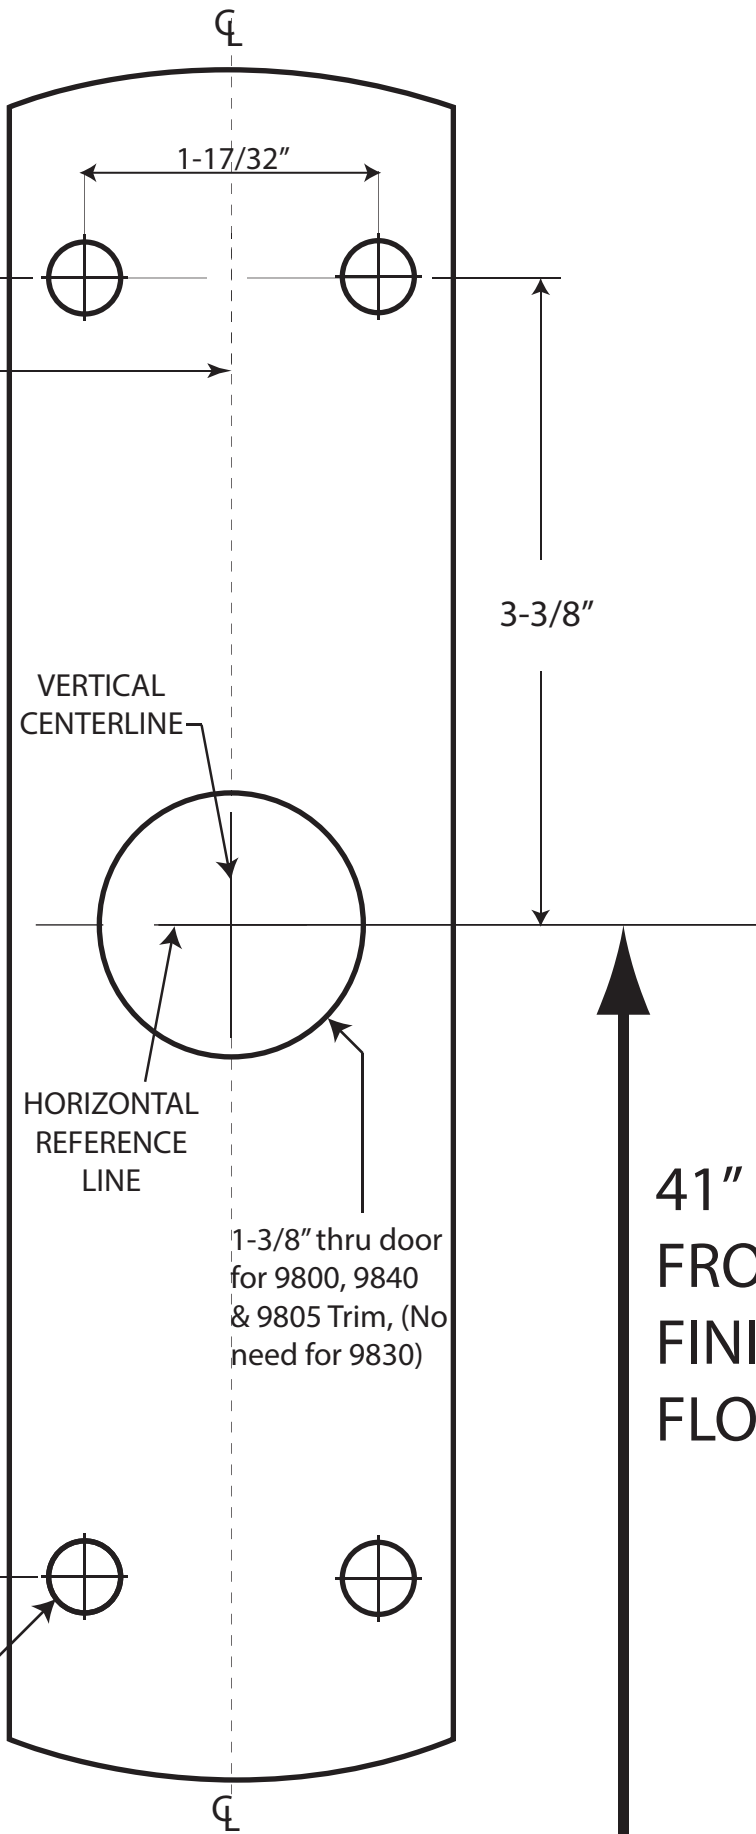

DOOR EDGE

For 9800 Series Rim & Vert Rod Device
3/8" Ø thru door (4) four places

3/8"
thru door

1-3/8" thru door
for 9800, 9840
& 9805 Trim, (No
need for 9830)

41"
FROM
FINISHED
FLOOR

6605 Flotilla St.
City of Commerce
CA 90040 USA
Tel: (323) 888-6601
FAX: (323) 888-6699
Website: cal-royal.com
Email: sales@cal-royal.com

ITEM NO.: NESC98		DESCRIPTION: TEMPLATE FOR ESCUTCHEON LEVER		DRWG# EDT-4156-9/24-1 of 1
UNIT: inches (mm)	SCALE: 1:1	VERSION: ver. 1.0 rev. 01/12	BY: bteves/adg	