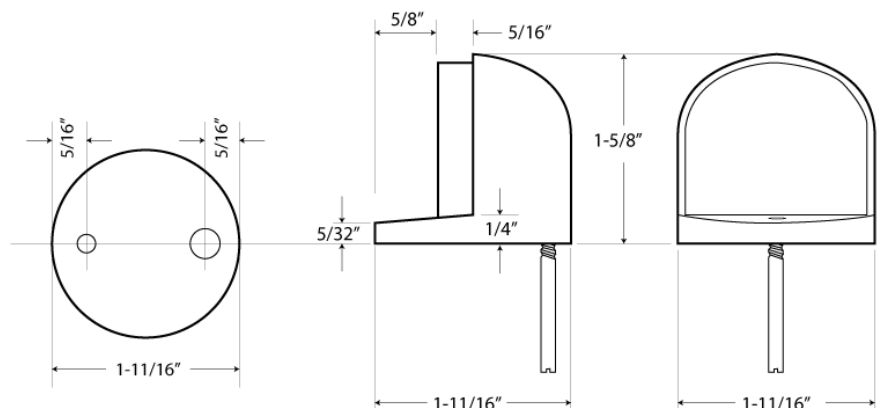

UNIVERSAL DOOR STOP UNDS14

Features

- Heavy duty cast brass riser designed for both low and high profiles

Base Diameter

- 1 11/16"

Height

- 1 5/8"

Material

- Cast Brass

Finishes

- US3 - Bright Brass
- US4 - Satin Brass
- US5 - Satin Brass, Oxidized
- US10 - Satin Bronze
- US10B - Antique Bronze, Oiled
- US26 - Bright Chrome
- US26D - Satin Chrome

Fasteners

- #14 x 1 1/2" wood screw w/ plastic shield
- 1/4" - 20 x 3/4" machine screw

Code Compliance

- Meets ANSI/BHMA 156.1, L12161 when used as DSLP4

BHC-7037-03/23-1of1

CAL-ROYAL PRODUCTS, INC.

6605 Flotilla St., City of Commerce, CA 90040 U.S.A.

Phone: (323) 888-6601 • (800) 876-9258 • Fax: (323) 888-6699 • (800) 222-3316

Email: sales@cal-royal.com • Website: www.cal-royal.com

The illustration and technical description in this cut sheet is current as of the date in the version date on the right. Cal-Royal Product reserves the right to, and may, on occasions, make changes and/or improvements in designs and dimensions without prior notice.

VERSION
2023.1.0

© Cal-Royal Products, Inc. 2023