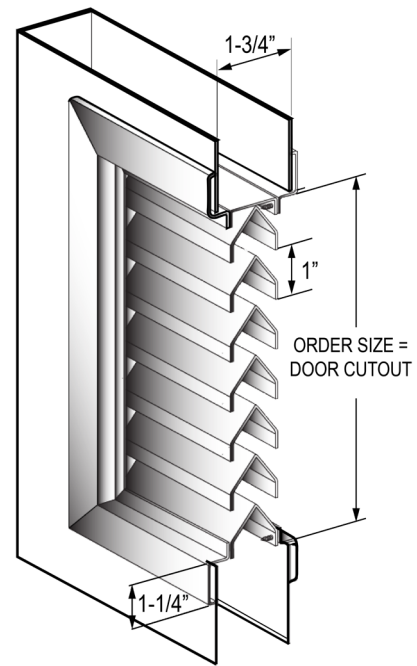

VLV, INVERTED Y-BLADE LOUVERS

90 Minute Fire-Rated Steel Louvers

- ▶ For use in Fire Rated Door Applications under Positive and Neutral Pressure Intertek Testing Certification in Compliance to NFPA 252 (2000), UL 10C (2009), NFPA 252 (2012), CSI Code 089000 Louvers & Vents
- ▶ 18 Gauge Cold Rolled Steel Frame and Blades
- ▶ Mitered Welded Corner Frame Construction
- ▶ Reverse “Y” Blades are Framed Supported at 1” Increments with Blocked Vision Design
- ▶ Single Side Mounting for Non Corridor Exposure with Fastening Screw Included
- ▶ Designed for use with 1 3/4” Doors Only
- ▶ Baked on Powder Coat Finish
- ▶ Free Flow Area: 50% free area
- ▶ Standard Color: **Dark Bronze (DB)**
- ▶ Available in **Grey (PR) & Flat Black (FBK)** in selected sizes only
- ▶ **See color chart on page 1 of the catalog for CUSTOM COLORS, available with factory lead time**
- ▶ Fasteners: Phillips Head Screws # 8 x 3/4”
- ▶ Individually boxed.

IN STOCK
FOR IMMEDIATE SHIPPING

OTHER FRAME COLORS
AVAILABLE WITH
FACTORY LEAD TIME

IN STOCK COLORS	ITEM #	SIZES (DOOR CUTOUT) Width x Height	PCS / MC	UNIT
DB, PR, FBK	*VLV1212	12" x 12"	4	EACH
DB	VLV1218	12" x 18"	2	
DB, PR	*VLV1224	12" x 24"	2	
DB, PR, FBK	*VLV1812	18" x 12"	2	
DB, PR, FBK	*VLV1818	18" x 18"	2	
DB	VLV1824	18" x 24"	2	
DB	VLV1860	18" x 60"	2	
DB	VLV1864	18" x 64"	2	
DB	VLV2010	20" x 10"	2	
DB, PR, FBK	*VLV2412	24" x 12"	2	
DB, FBK	*VLV2418	24" x 18"	2	
DB, PR, FBK	*VLV2424	24" x 24"	1	
DB, FBK	*VLV2460	24" x 60"	2	
DB	VLV2464	24" x 64"	2	