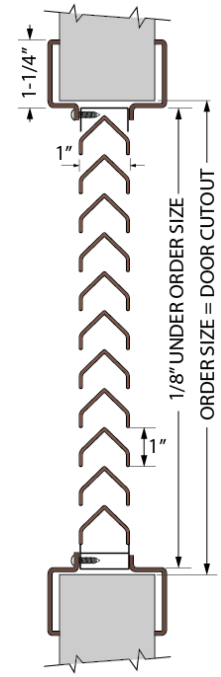

VLV, INVERTED Y-BLADE LOUVERS

90 Minute Fire-Rated Steel Louvers

- ▶ For use in Fire Rated Door Applications under Positive and Neutral Pressure Intertek Testing Certification in Compliance to NFPA 252 (2000), UL 10C (2009), NFPA 252 (2012), CSI Code 089000 Louvers & Vents
- ▶ 18 Gauge Cold Rolled Steel Frame and Blades
- ▶ Mitered Welded Corner Frame Construction
- ▶ Reverse “Y” Blades are Framed Supported at 1” Increments with Blocked Vision Design
- ▶ Single Side Mounting for Non Corridor Exposure with Fastening Screw Included
- ▶ Designed for use with 1 3/4” Doors Only
- ▶ Baked on Powder Coat Finish
- ▶ Free Flow Area: 50% free area
- ▶ Standard Color: **Dark Bronze (DB)**
- ▶ Available in **Grey (PR) & Flat Black (FBK)** in selected sizes only
- ▶ **See color chart on page 1 of the catalog for CUSTOM COLORS, available with factory lead time**
- ▶ Fasteners: Phillips Head Screws # 8 x 3/4”
- ▶ Individually boxed.

IN STOCK
FOR IMMEDIATE SHIPPING

OTHER FRAME COLORS
AVAILABLE WITH
FACTORY LEAD TIME

IN STOCK COLORS	ITEM #	SIZES (DOOR CUTOUT) Width x Height	PCS / MC	UNIT
DB, PR, FBK	*VLV1212	12" x 12"	4	EACH
DB	VLV1218	12" x 18"	2	
DB, PR	*VLV1224	12" x 24"	2	
DB, PR, FBK	*VLV1812	18" x 12"	2	
DB, PR, FBK	*VLV1818	18" x 18"	2	
DB	VLV1824	18" x 24"	2	
DB	VLV1860	18" x 60"	2	
DB	VLV1864	18" x 64"	2	
DB	VLV2010	20" x 10"	2	
DB, PR, FBK	*VLV2412	24" x 12"	2	
DB, FBK	*VLV2418	24" x 18"	2	
DB, PR, FBK	*VLV2424	24" x 24"	1	
DB, FBK	*VLV2460	24" x 60"	2	
DB	VLV2464	24" x 64"	2	

Shaded Items are Non-Fire Rated.

*In stock in other colors: Suffix “-PR”, or “-FBK” after ITEM#
Example: To order VLV1212 in GREY finish, use **VLV1212-PR**.

- SCREENS LIST**
- Framed Aluminum Insect: (prefix FA) - Ex. **FAVLV1212**
 - Unframed Aluminum Insec (prefix UA) - Ex. **UAVLV1212**