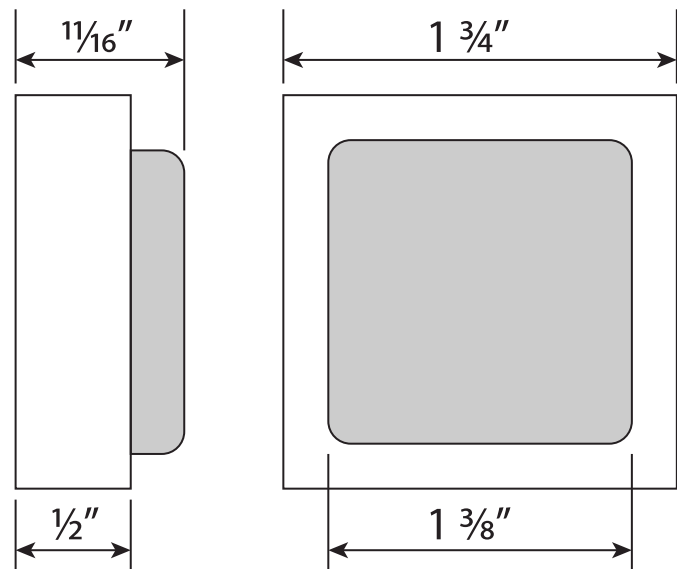

MODERN SQUARE WALL DOOR STOP / BUMPER WBSQ-2

Features

- Zinc Alloy main with steel plate
- Wall mount
- Easy installation
- Durable rubber tip
- Residential and commercial use

Specification

- Wood screw with plastic anchor:
  # 8 x 1-3/8"
- **Projection:** 11/16"

Material

- Zinc Alloy

Finishes

- US1 - Black
- US10B - Oil Rubbed Bronze
- US15 - Satin Nickel
- US26 - Polished Chrome
- US3 - Polished Brass
- US4 - Satin Brass

CAL-ROYAL PRODUCTS, INC.

6605 Flotilla St., City of Commerce, CA 90040 U.S.A.
Phone: (323) 888-6601 • (800) 876-9258 • Fax: (323) 888-6699 • (800) 222-3316
Email: sales@cal-royal.com • Website: www.cal-royal.com

The illustration and technical description in this cut sheet is current as of the date in the version date on the right. Cal-Royal Product reserves the right to, and may, on occasions, make changes and/or improvements in designs and dimensions without prior notice.

2017 VERSION NO. 1
01
REAR PRINTED

© Cal-Royal Products, Inc. 2017