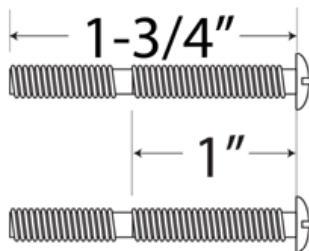

WP300, WP350, WP400 SOLID BRASS DRAWER PULL

Features

- 5/16" Rod Diameter
- 3" - WP300
- 3-1/2" - WP350
- 4" - WP400
- Individually poly-bagged
- Packed with two Breakaway Screws for 3/4" to 1-3/8" thick drawers or doors
- Size is center to center of screw holes

Applications

- Multi-Family Homes
- Condominiums
- Hotels / Motels
- Apartments
- Residential

Material

- Solid Brass

Finishes

- US3 - Polished Brass
- US10B - Oil Rubbed Bronze
- US26 - Polished Chrome
- US26D - Satin Chrome

Code Compliance

- Meets ANSI A156.9, B22011 standards

CAL-ROYAL PRODUCTS, INC.

6605 Flotilla St., City of Commerce, CA 90040 U.S.A.
Phone: (323) 888-6601 • (800) 876-9258 • Fax: (323) 888-6699 • (800) 222-3316
Email: sales@cal-royal.com • Website: www.cal-royal.com

The illustration and technical description in this cut sheet is current as of the date in the version date on the right. Cal-Royal Product reserves the right to, and may, on occasions, make changes and/or improvements in designs and dimensions without prior notice.

2018 01
YEAR PRINTED / VERSION NO. 7

© Cal-Royal Products, Inc. 2018