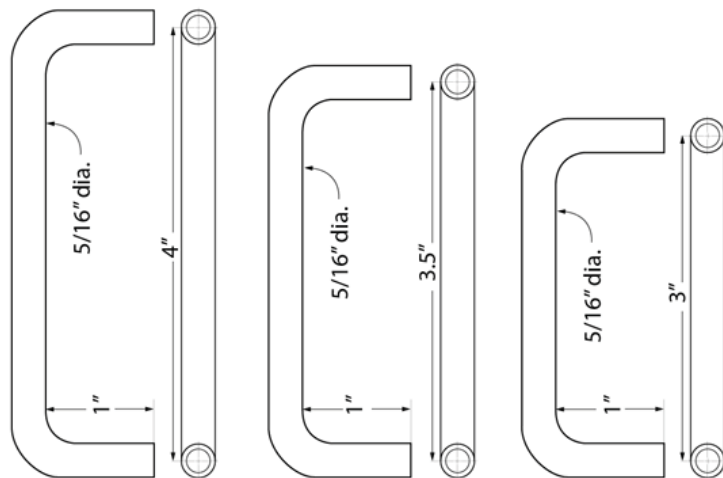

WP300, WP350, WP400 SOLID BRASS DRAWER PULL

Features

- 5/16" Rod Diameter
- 3" - WP300
- 3-1/2" - WP350
- 4" - WP400
- Individually poly-bagged
- Packed with two Breakaway Screws for 3/4" to 1-3/8" thick drawers or doors
- Size is center to center of screw holes

Applications

- Multi-Family Homes
- Condominiums
- Hotels / Motels
- Apartments
- Residential

Material

- Solid Brass

Finishes

- US3 - Polished Brass
- US10B - Oil Rubbed Bronze
- US26 - Polished Chrome
- US26D - Satin Chrome

Code Compliance

- Meets ANSI A156.9, B22011 standards

CAL-ROYAL PRODUCTS, INC.

6605 Flotilla St., City of Commerce, CA 90040 U.S.A.
Phone: (323) 888-6601 • (800) 876-9258 • Fax: (323) 888-6699 • (800) 222-3316
Email: sales@cal-royal.com • Website: www.cal-royal.com

The illustration and technical description in this cut sheet is current as of the date in the version date on the right. Cal-Royal Product reserves the right to, and may, on occasions, make changes and/or improvements in designs and dimensions without prior notice.

2018 01
YEAR PRINTED / VERSION NO. 7

© Cal-Royal Products, Inc. 2018