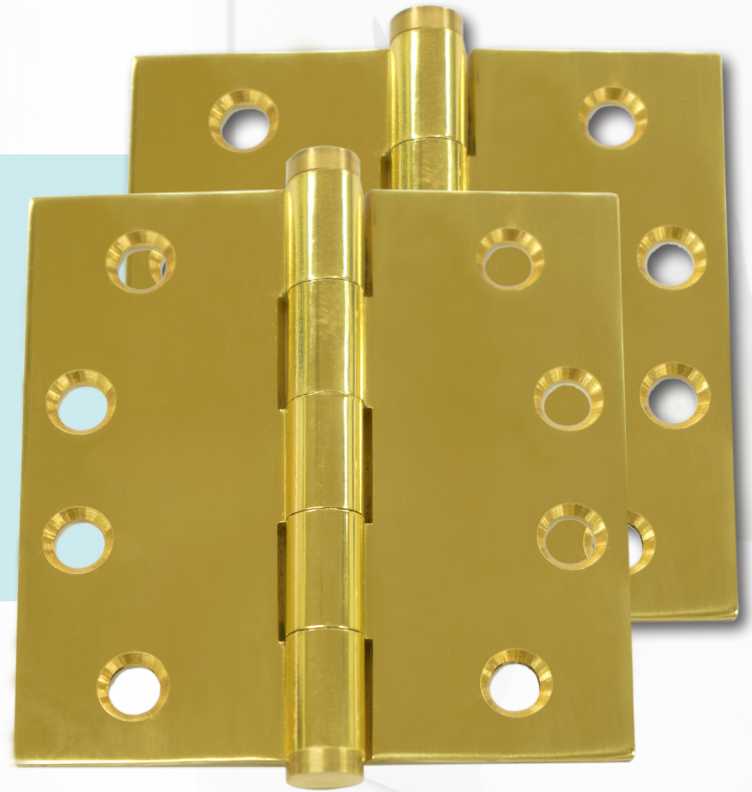

**SAVE 25% OFF!**

**FOR A LIMITED TIME ONLY!**

*Special*  
**SALE**

*Net Price Only!*

**SBH44**

**IN US3 ( POLISHED BRASS ) FINISH**

**SBH44 US3**

Extruded Solid Brass Hinges  
Full Mortise, Plain Bearing Hinge  
Dimensions: 4" x 4", .130"Gauge  
IP QTY: 2 pcs.  
MC QTY: 60 pcs.