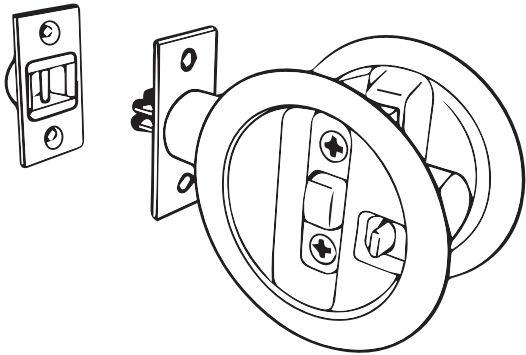

SPECIAL OF THE MONTH

SLIDING DOOR LOCKS

134RSDL20 / RSDL20

PRIVACY SLIDING DOOR LOCK
FOR 1-3/4" AND 1-3/8" DOORS

134RSDL40 / RSDL40

PRIVACY SLIDING DOOR LOCK
FOR 1-3/4" AND 1-3/8" DOORS

ITEM #	FINISH	IP QTY	MC QTY
134RSDL20 1-3/4" DOORS	US10B	10	50
	US15		
	US15A		
	US19		
	US26		
	US26D		
	US3		
	US5		
RSDL20 1-3/8" DOORS	US10B	10	50
	US15		
	US15A		
	US19		
	US26		
	US26D		
	US3		
	US5		

ITEM #	FINISH	IP QTY	MC QTY
134RSDL40 1-3/4" DOORS	US10B	10	50
	US15		
	US15A		
	US19		
	US26		
	US26D		
	US3		
	US5		
RSDL40 1-3/8" DOORS	US10B	10	50
	US15		
	US15A		
	US19		
	US26		
	US26D		
	US3		
	US5		